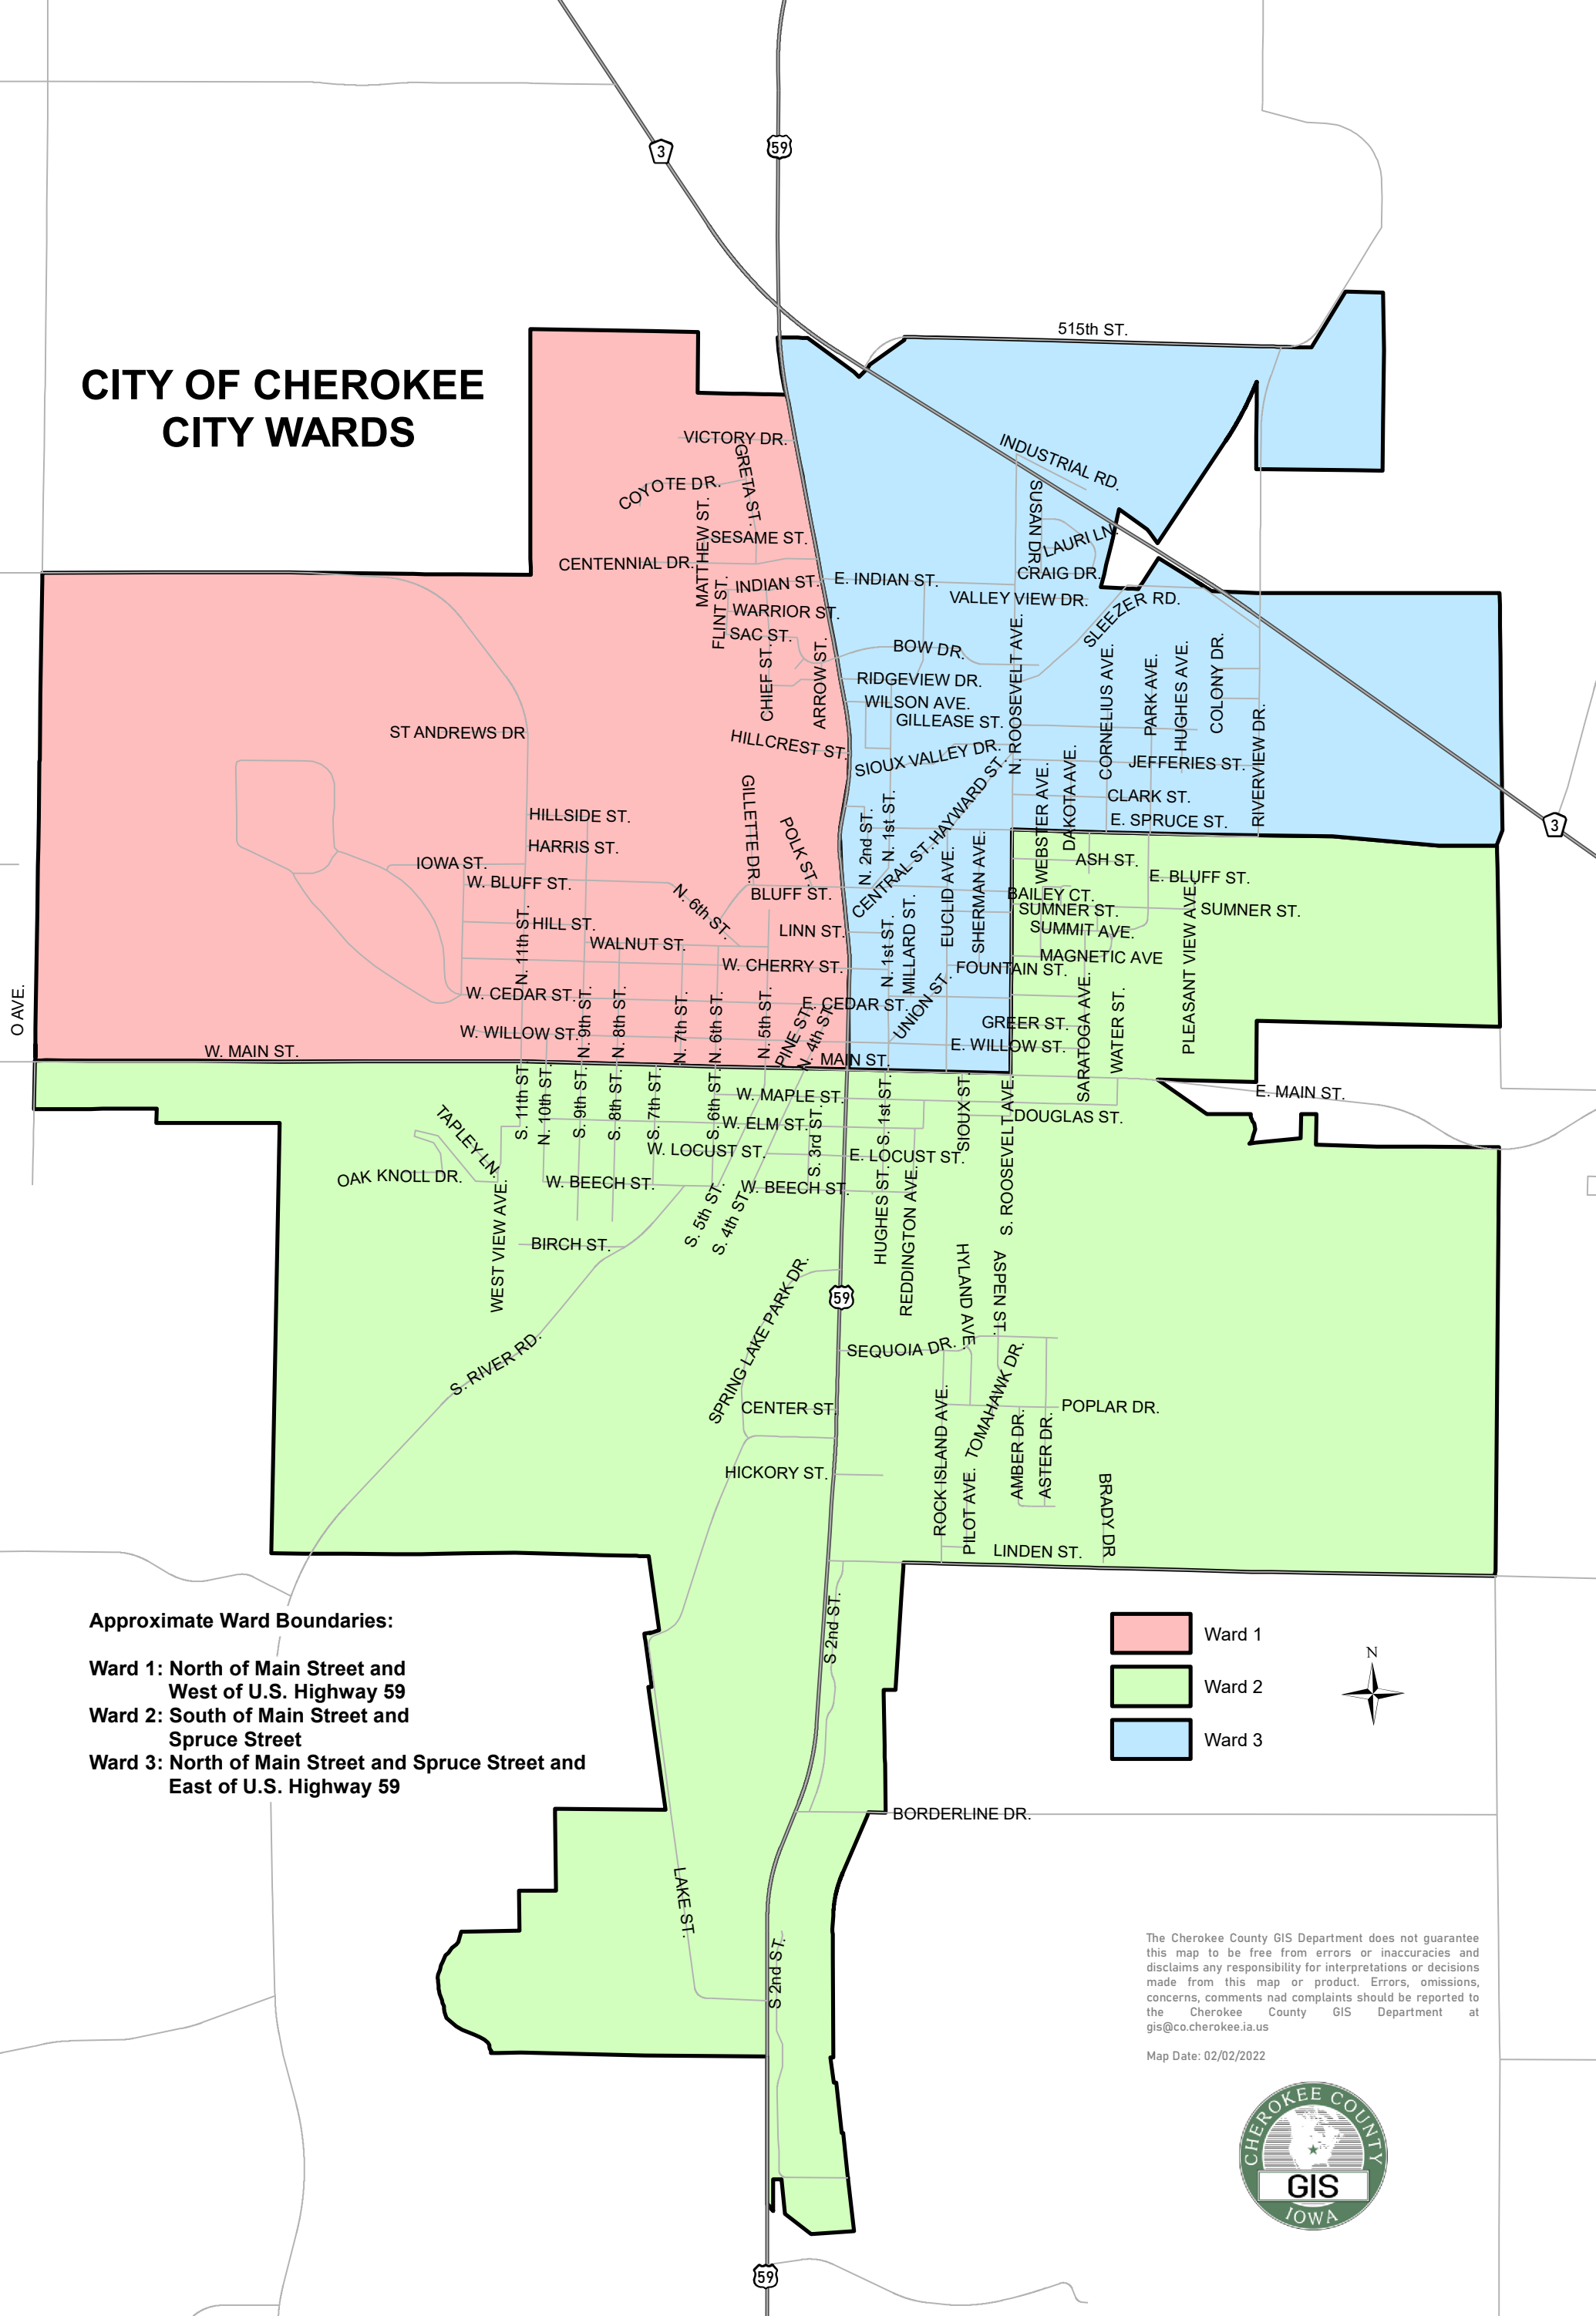

# CITY OF CHEROKEE CITY WARDS

**Approximate Ward Boundaries:**

**Ward 1:** North of Main Street and West of U.S. Highway 59

**Ward 2:** South of Main Street and Spruce Street

**Ward 3:** North of Main Street and Spruce Street and East of U.S. Highway 59

- Ward 1
- Ward 2
- Ward 3

The Cherokee County GIS Department does not guarantee this map to be free from errors or inaccuracies and disclaims any responsibility for interpretations or decisions made from this map or product. Errors, omissions, concerns, comments and complaints should be reported to the Cherokee County GIS Department at [gis@co.cherokee.ia.us](mailto:gis@co.cherokee.ia.us)

Map Date: 02/02/2022

Please note: Due to scaling constraints, not all street names are available